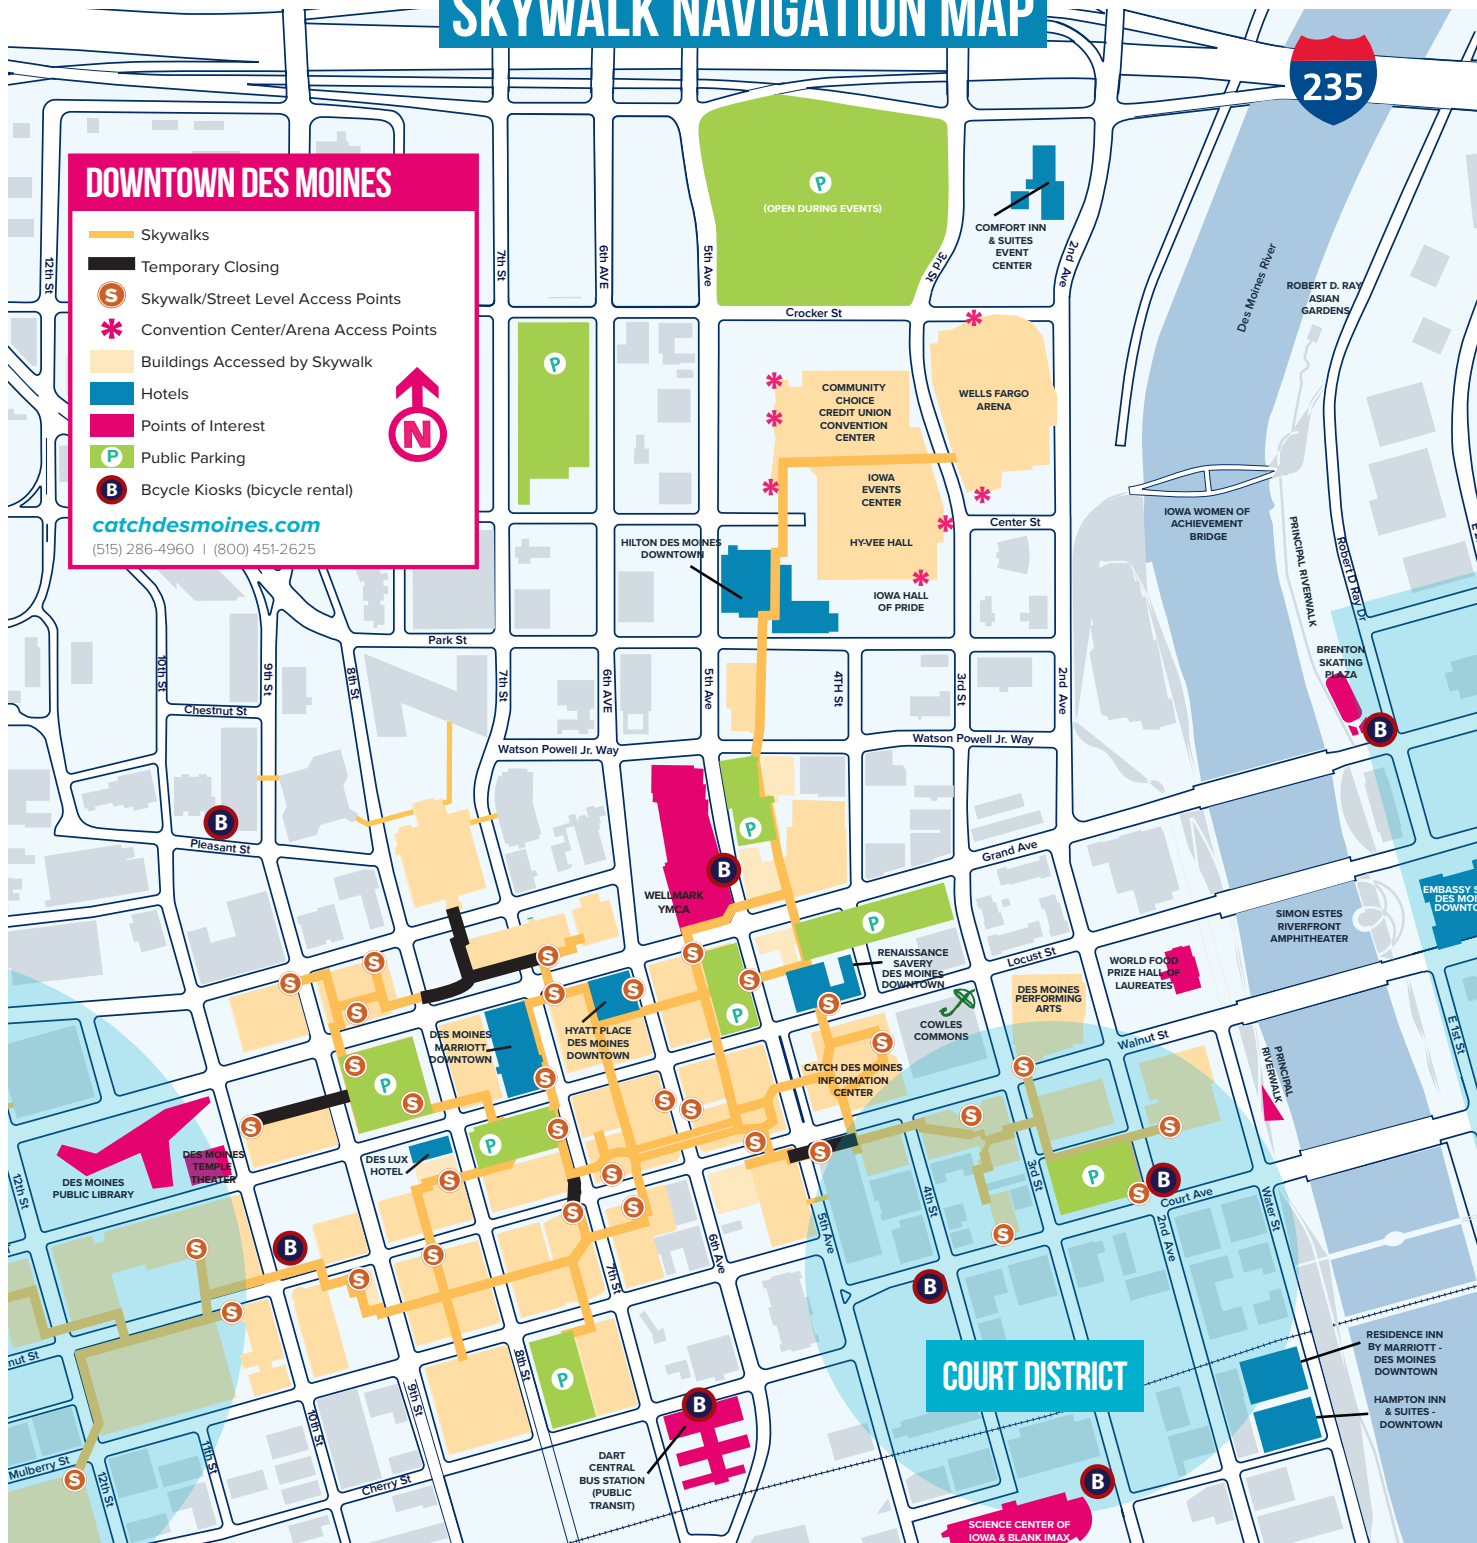

SKYWALK NAVIGATION MAP

DOWNTOWN DES MOINES

- Skywalks
- Temporary Closing
- S Skywalk/Street Level Access Points
- Convention Center/Arena Access Points
- Buildings Accessed by Skywalk
- Hotels
- Points of Interest
- P Public Parking
- B Bicycle Kiosks (bicycle rental)

catchdesmoines.com
(515) 286-4960 | (800) 451-2625

DOWNLOAD OUR SkywalkDSM App!
Available for download on iOS and Android

CATCH
DES MOINES
catchdesmoines.com