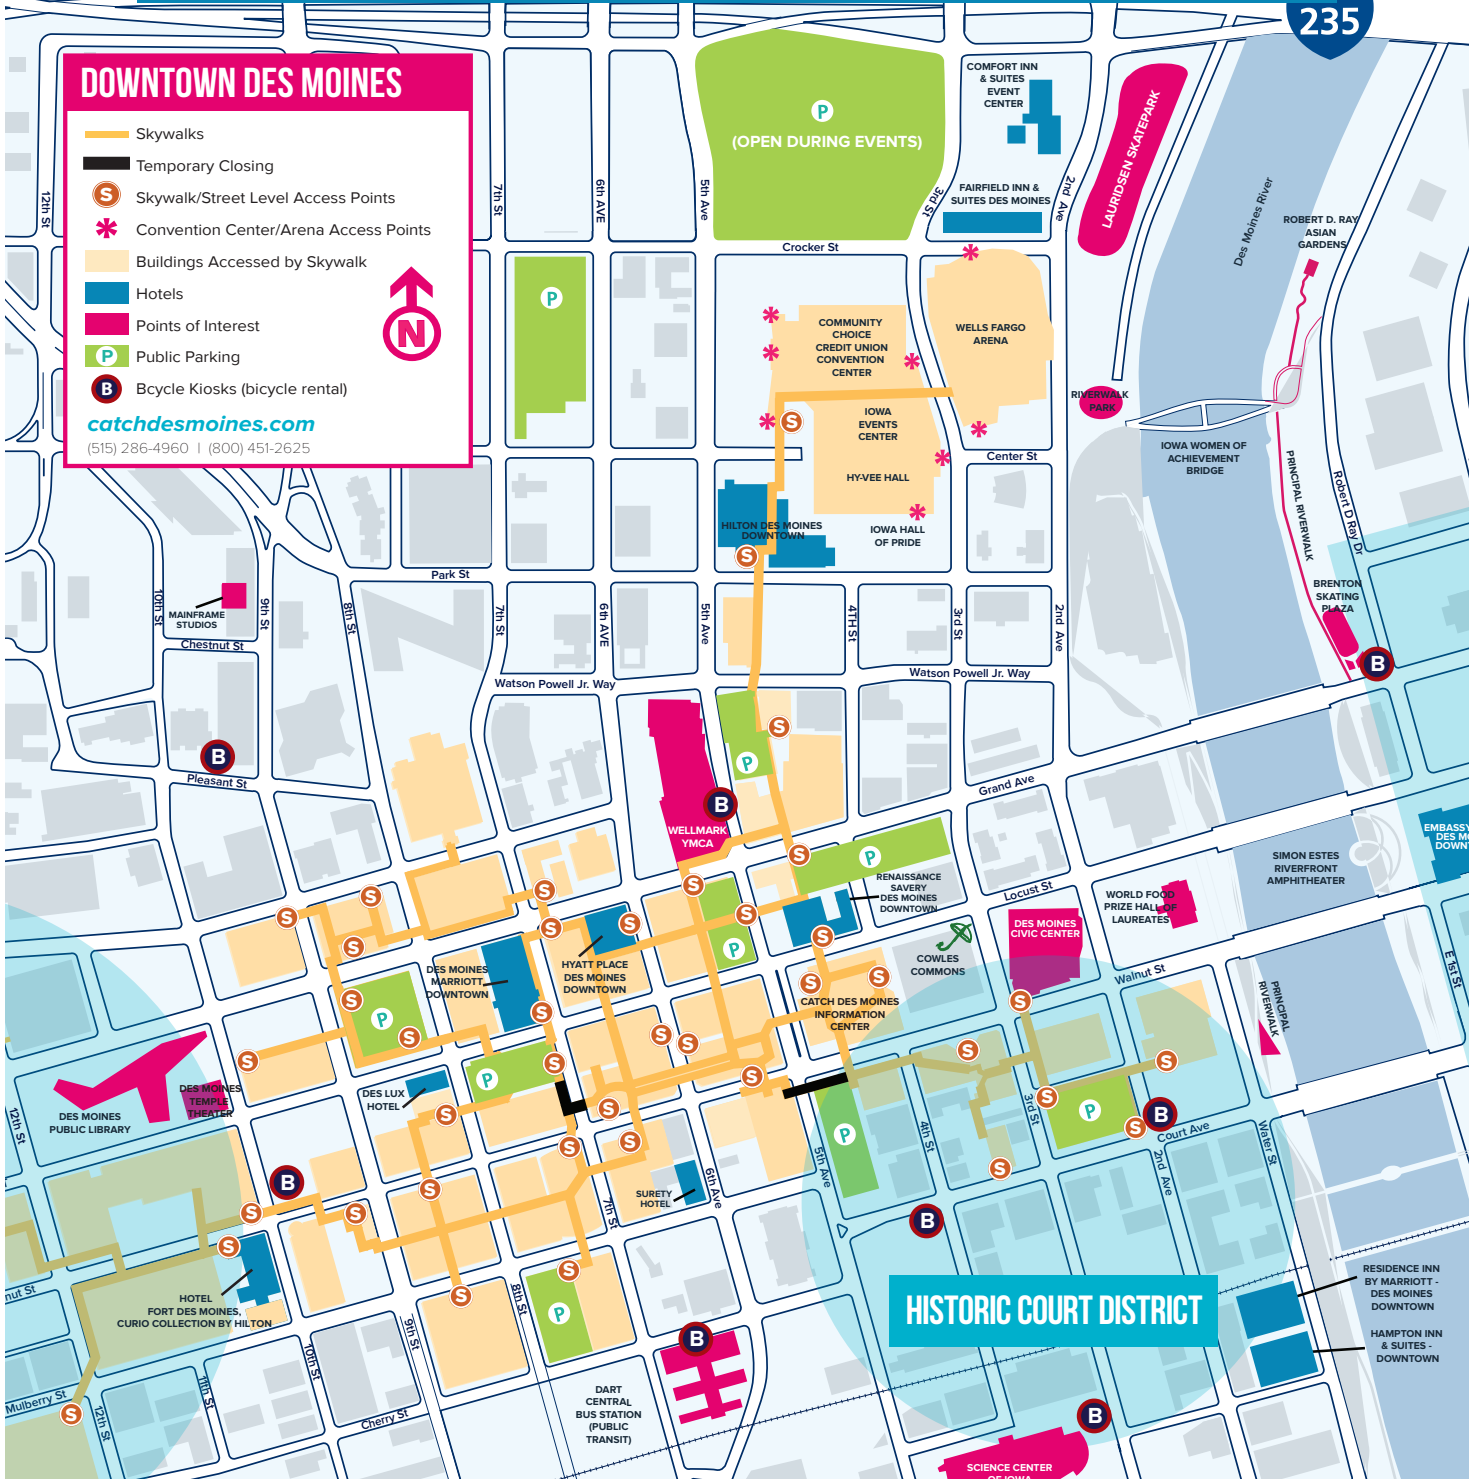

SKYWALK NAVIGATION MAP

235

DOWNTOWN DES MOINES

- Skywalks
- Temporary Closing
- Skywalk/Street Level Access Points
- Convention Center/Arena Access Points
- Buildings Accessed by Skywalk
- Hotels
- Points of Interest
- Public Parking
- Bicycle Kiosks (bicycle rental)

catchdesmoines.com
(515) 286-4960 | (800) 451-2625

For a complete library of maps,
visit catchdesmoines.com/maps

CATCH
DES MOINES
catchdesmoines.com